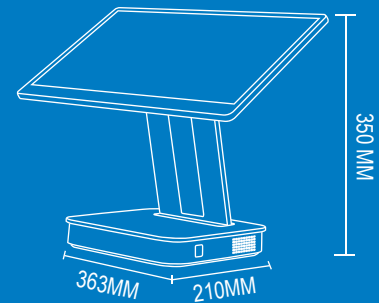

AIIDroid Series

15.6inch

Professional POS Terminal

SPECIFICATIONS

Model No.	AIIDroid-350	
SYSTEM		
Processor	RK3566 ARM Cortex-A55 Quad-Core, 2.0Ghz	BONUS: 10.1" Auxiliary Customer facing Screen
RAM	4GB DDR4	
ROM	32GB SSD	
OS	Android 11	
DISPLAY		
Main Display	15.6 inch LED Backlight Display	
Resolution	1366*768(1920*1080 Option)	
Brightness	250 nits	
Aspect Ratio	16:9	
Second Display	/	10.1 inch LED Backlight Display (1280*800 Non Touch)
Touchscreen	Projective Capacitive Touch Screen	
INTERFACE		
USB	4*USB(Including 1*USB OTG)	
LAN	1*RJ45 10/100M Ethernet	
Scale	1*RJ12	
Cash Drawer	1*RJ11	
Power DC-IN	Input AC 100~240V/50~60hz, Output DC 12V/2A	
PHYSICAL & ENVIRONMENTAL		
Operating Temperature	Operating 0~40° at 5% to 90% Humidity	
Storage Temperature	Storage -20°~60° at 10% to 90% Humidity	
Dimensions	(W×H×D) 363x350x210 MM	
Packing Dimensions	(W×H×D) 430x450x290 MM	
Net Weight	3.18KG	
Packing Weight	3.60KG	
Color	Tarnish	
Others		
Wifi	IEEE 802.11 b/g/n, Single band 2.4 GHz	
Bluetooth	Bluetooth 4.2	
Speaker	1*2W Speaker	

*Specification may change without prior notice.

DIMENSIONS

FEATURES

15.6-inch touch display with precise touch.

Plenty of I/O ports support Easy system expansion.

Aluminum alloy body, effective heat dissipation.