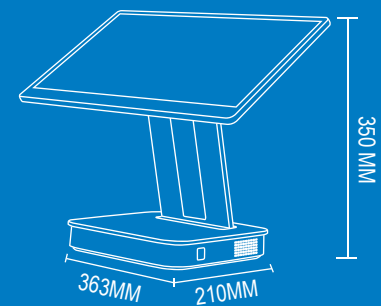

AllDroid Series

15.6inch

Professional POS Terminal

SPECIFICATIONS

Model No.	AllDroid-200	
SYSTEM		
Processor	RK3566 ARM Cortex-A55 Quad-Core, 1.8Ghz	
RAM	4GB DDR4	
ROM	32GB SSD	
OS	Android 11	
DISPLAY		
Main Display	15.6 inch LED Backlight Display	
Resolution	1366*768(1920*1080 Option)	
Brightness	250 nits	
Aspect Ratio	16:9	
Second Display	/	
Touchscreen	Projective Capacitive Touch Screen	
INTERFACE		
USB	4*USB(Including 1*USB OTG)	
LAN	1*RJ45 10/100M Ethernet	
Scale	1*RJ12	
Cash Drawer	1*RJ11	
Power DC-IN	Input AC 100~240V/50~60hz, Output DC 12V/2A	
PHYSICAL & ENVIRONMENTAL		
Operating Temperature	Operating 0~40° at 5% to 90% Humidity	
Storage Temperature	Storage -20°~60° at 10% to 90% Humidity	
Dimensions	(W×H×D) 363x350x210 MM	
Packing Dimensions	(W×H×D) 430x450x290 MM	
Net Weight	3.18KG	
Packing Weight	3.60KG	
Color	Tarnish	
Others		
Wifi	IEEE 802.11 b/g/n, Single band 2.4 GHz	
Bluetooth	Bluetooth 4.2	
Speaker	1*2W Speaker	

*Specification may change without prior notice.

DIMENSIONS

FEATURES

15.6-inch touch display with precise touch.

Plenty of I/O ports support Easy system expansion.

Aluminum alloy body, effective heat dissipation.