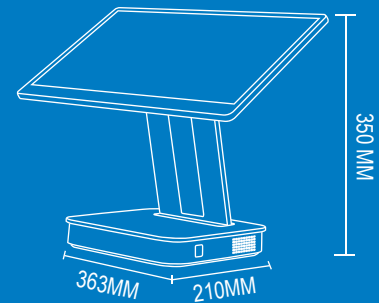

AllDroid Series

15.6inch

Professional POS Terminal

SPECIFICATIONS

Model No.	AllDroid-100	
SYSTEM		
Processor	RK3566 ARM Cortex-A55 Quad-Core, 1.8Ghz	
RAM	2GB DDR4	
ROM	15GB SSD	
OS	Android 11	
DISPLAY		
Main Display	15.6 inch LED Backlight Display	
Resolution	1366*768(1920*1080 Option)	
Brightness	250 nits	
Aspect Ratio	16:9	
Second Display	/	
Touchscreen	Projective Capacitive Touch Screen	
INTERFACE		
USB	4*USB(Including 1*USB OTG)	
LAN	1*RJ45 10/100M Ethernet	
Scale	1*RJ12	
Cash Drawer	1*RJ11	
Power DC-IN	Input AC 100~240V/50~60hz, Output DC 12V/2A	
PHYSICAL & ENVIRONMENTAL		
Operating Temperature	Operating 0~40° at 5% to 90% Humidity	
Storage Temperature	Storage -20°~60° at 10% to 90% Humidity	
Dimensions	(W×H×D) 363x350x210 MM	
Packing Dimensions	(W×H×D) 430x450x290 MM	
Net Weight	3.18KG	
Packing Weight	3.60KG	
Color	Tarnish	
Others		
Wifi	IEEE 802.11 b/g/n, Single band 2.4 GHz	
Bluetooth	Bluetooth 4.2	
Speaker	1*2W Speaker	

*Specification may change without prior notice.

DIMENSIONS

FEATURES

15.6-inch touch display with precise touch.

Plenty of I/O ports support Easy system expansion.

Aluminum alloy body, effective heat dissipation.